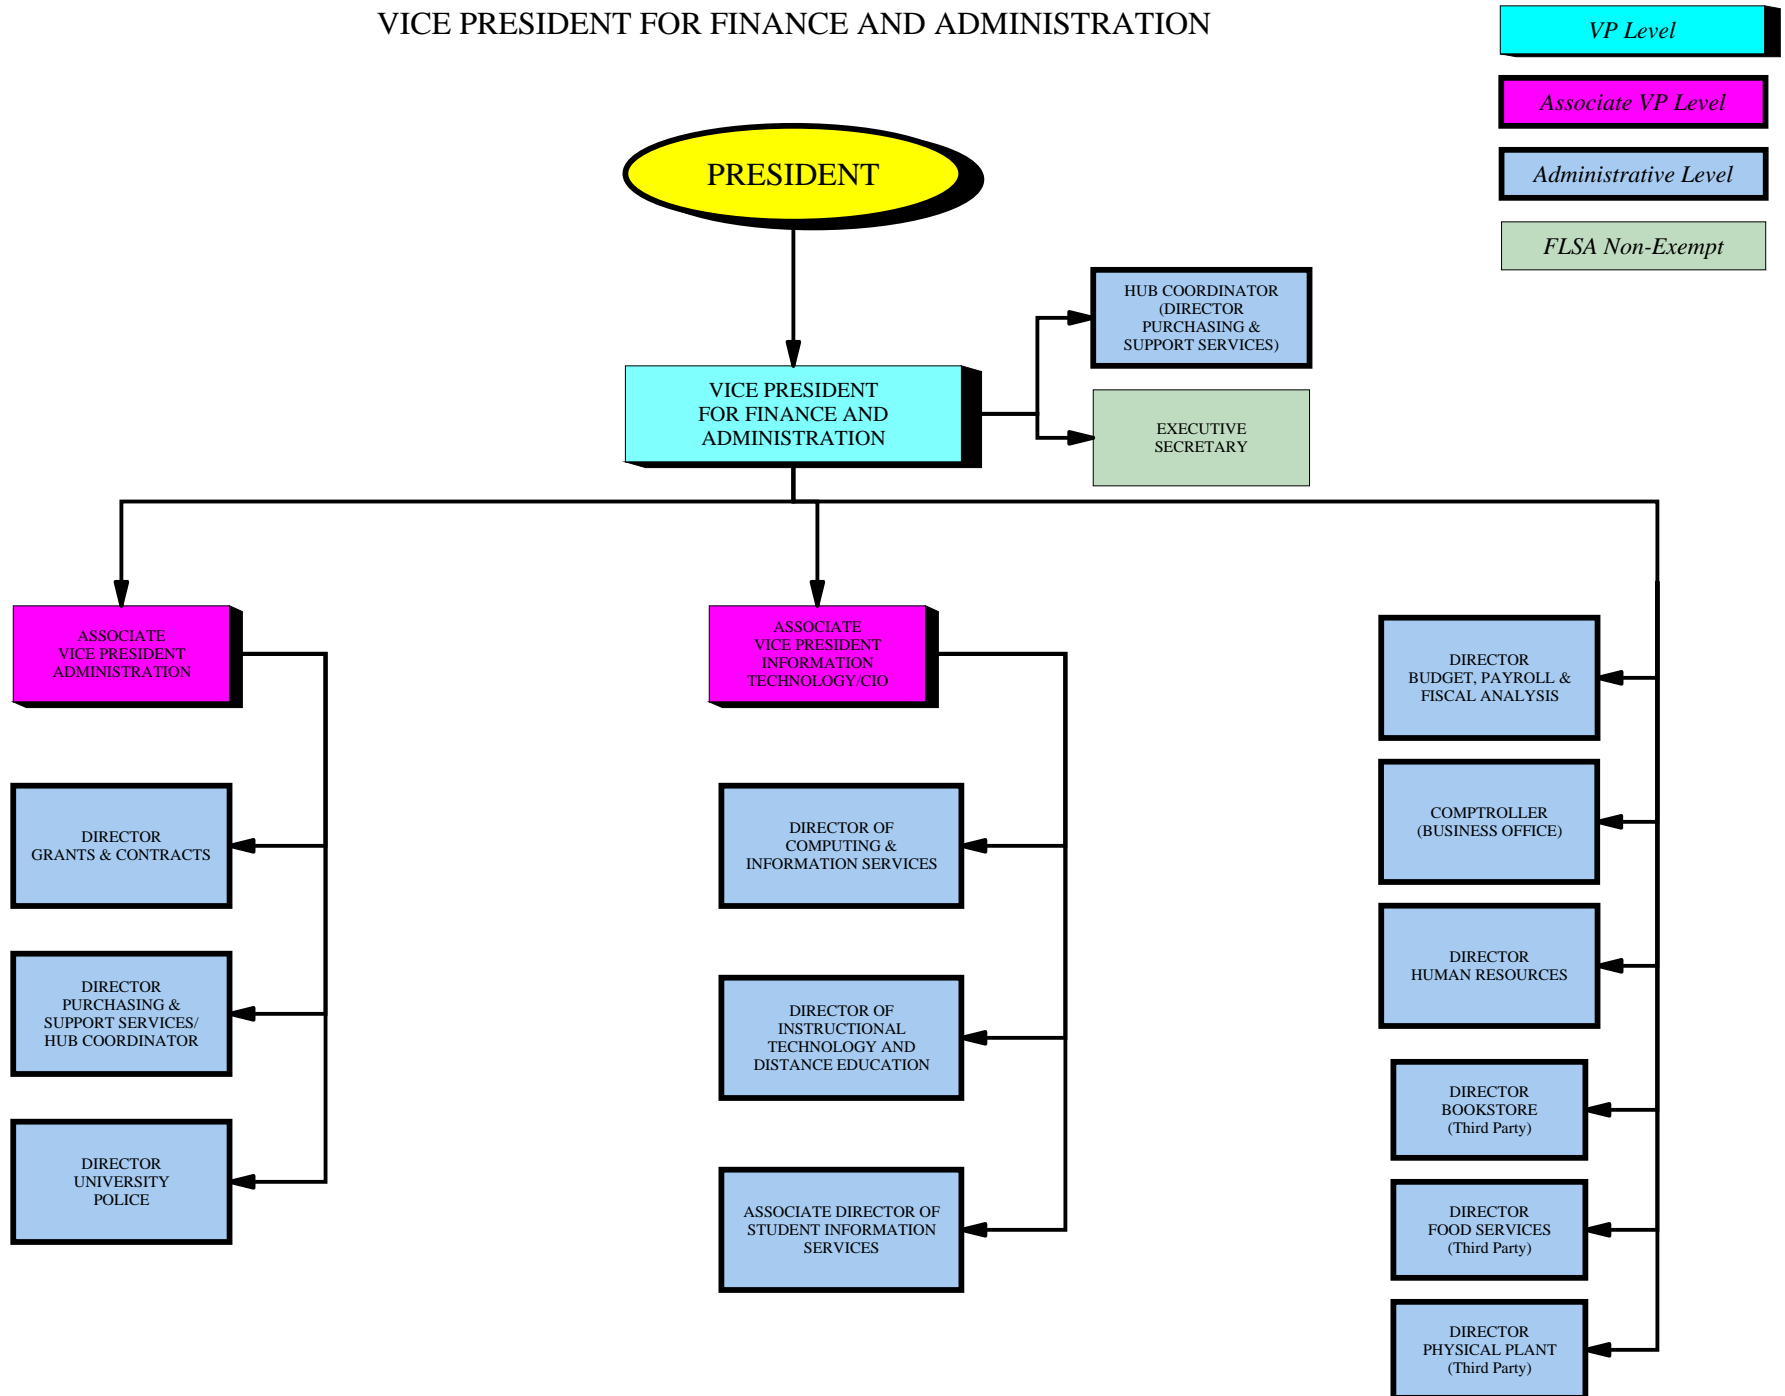

TEXAS A&M INTERNATIONAL UNIVERSITY
ORGANIZATIONAL CHART
VICE PRESIDENT FOR FINANCE AND ADMINISTRATION

REVISED 1/12/15

VP Level

Associate VP Level

Administrative Level

FLSA Non-Exempt